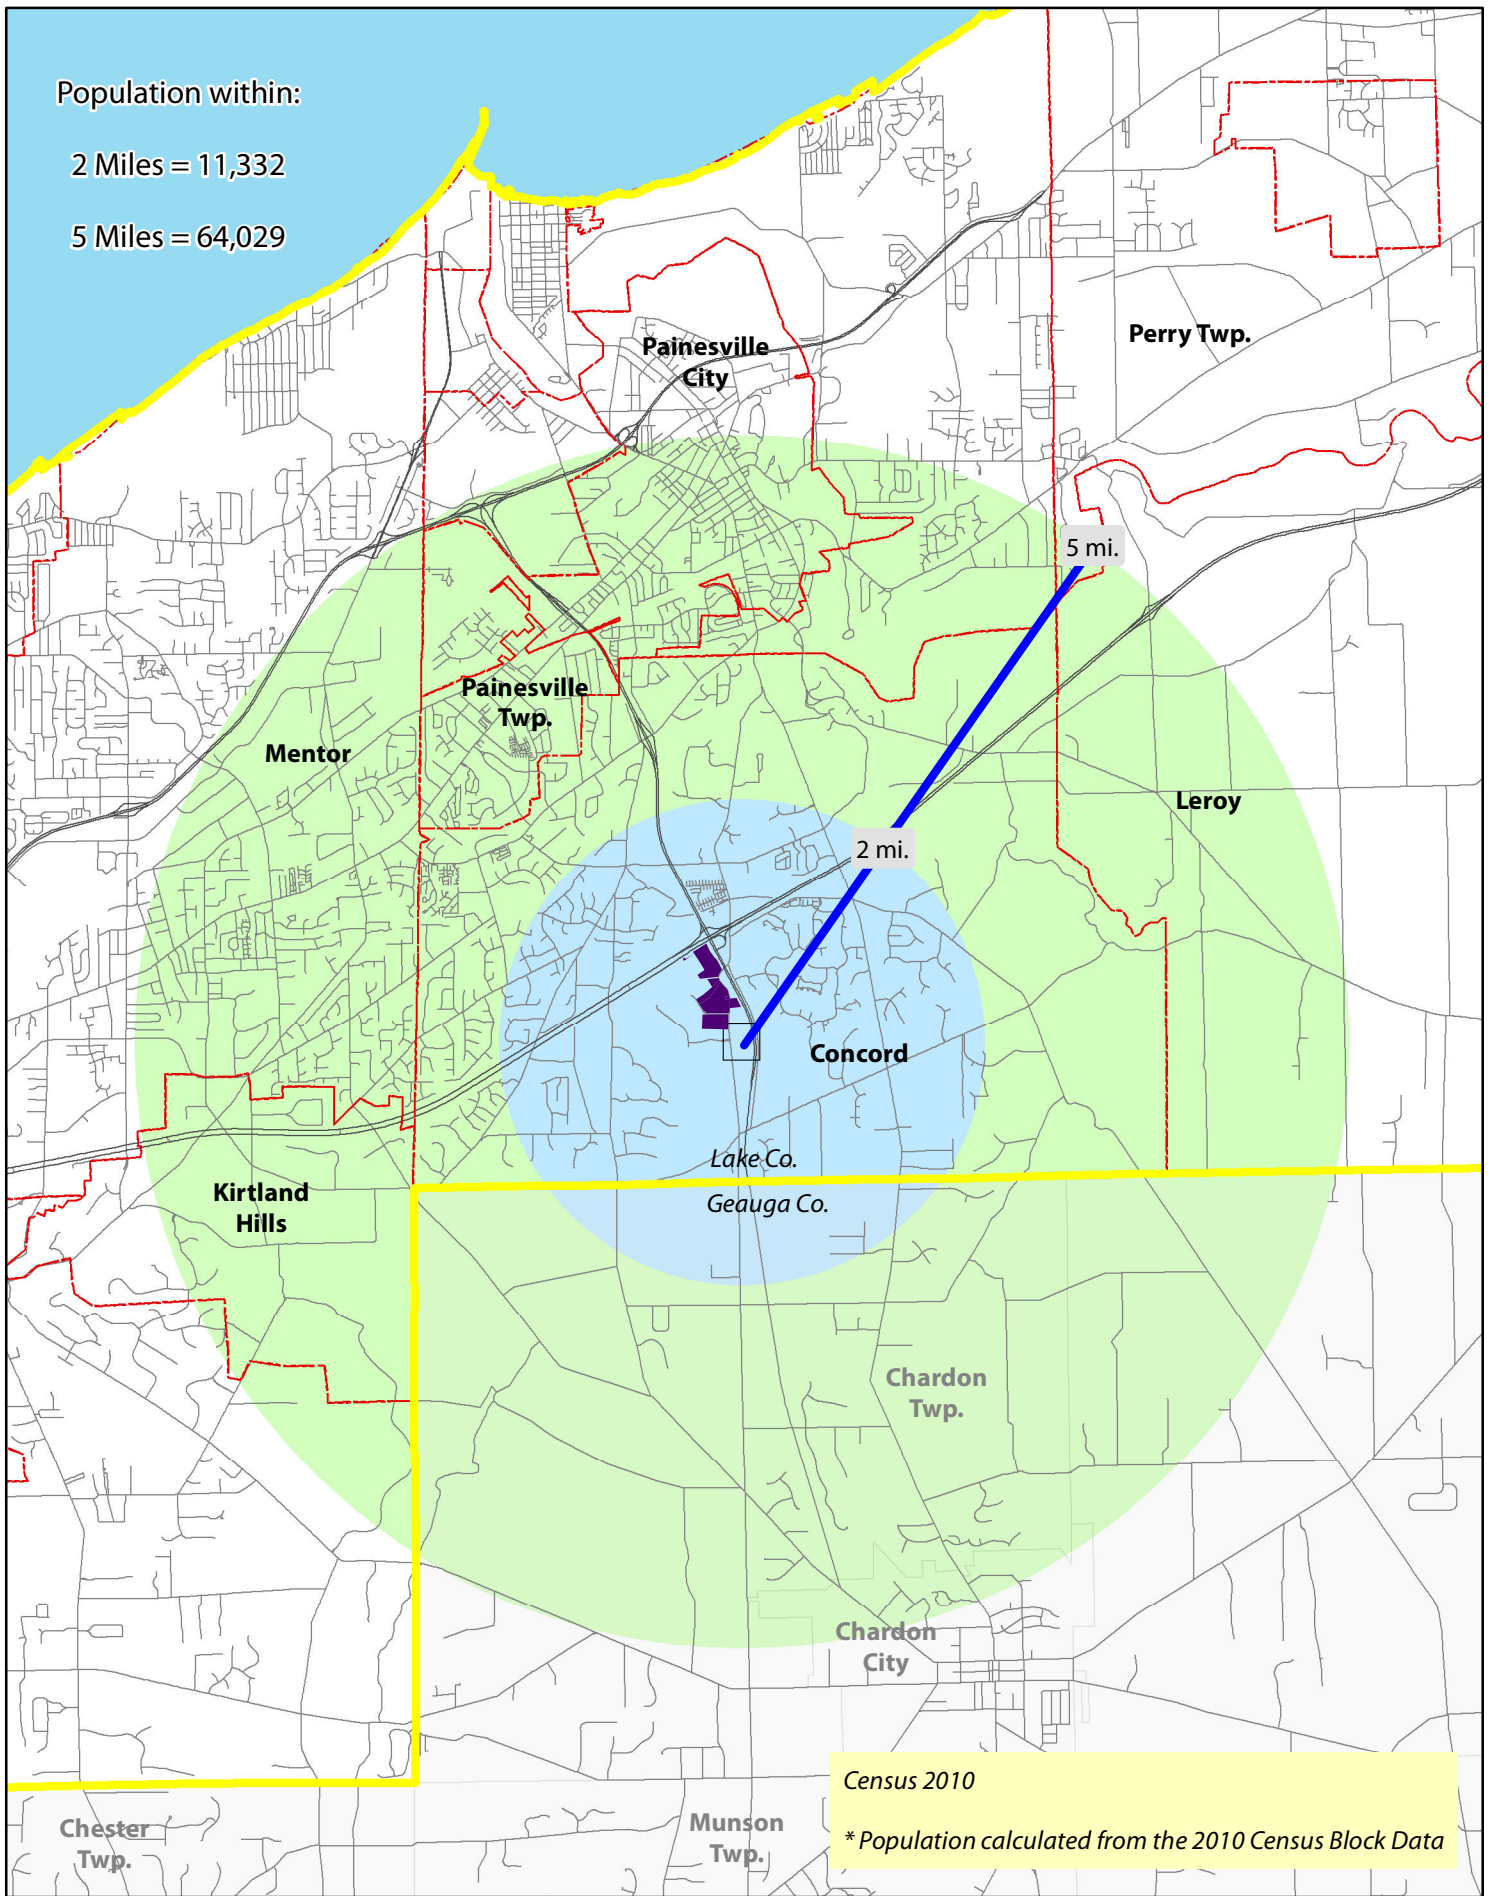

Population within:

2 Miles = 11,332

5 Miles = 64,029

0 4,000 8,000 Feet

### Concord Town Center Population Analysis

June 3, 2011